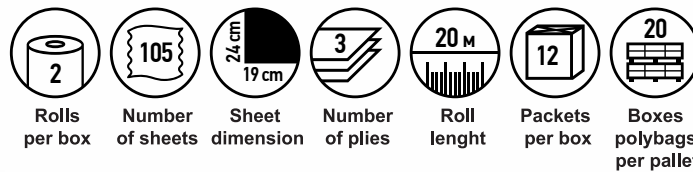

3800090304142
White MEGA