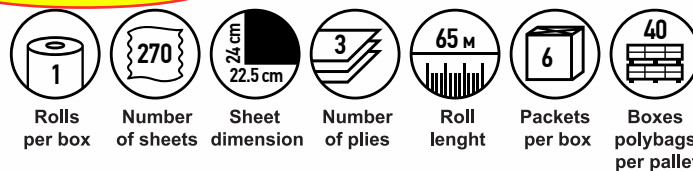

85,99 Lei

3800090303800
White Care