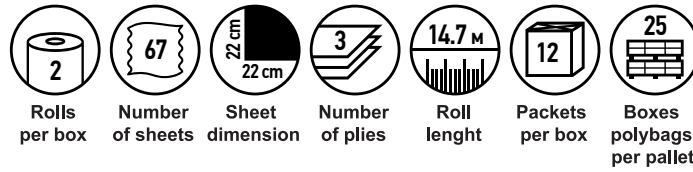

Kitchen towel

3800090300274
Daily XL 2
EAN CODE