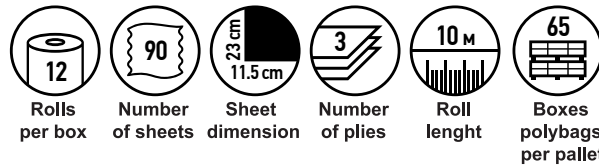

159,99 Lei

3800090304791
White XXL 12