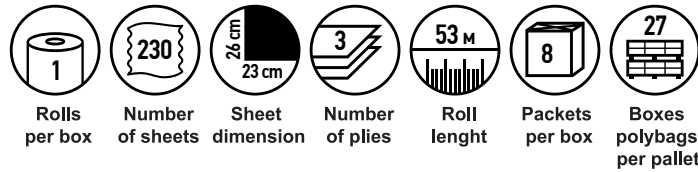

3800090304456

Zebra 800 g

69,99 Lei