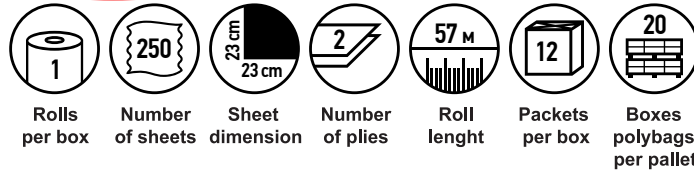

EAN CODE

3800090303398

Professional

49,99 Lei

3800090304456

Zebra 800 g

69,99 Lei

3800090300144

Green

24,99 Lei

3800090304524

Economy

3800090304586

Décor

3800090304463

Extra absorbent 500 g