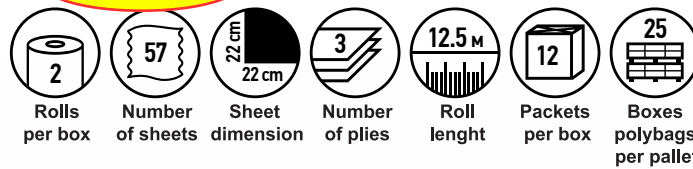

36,99 Lei

3800090303633
DUO